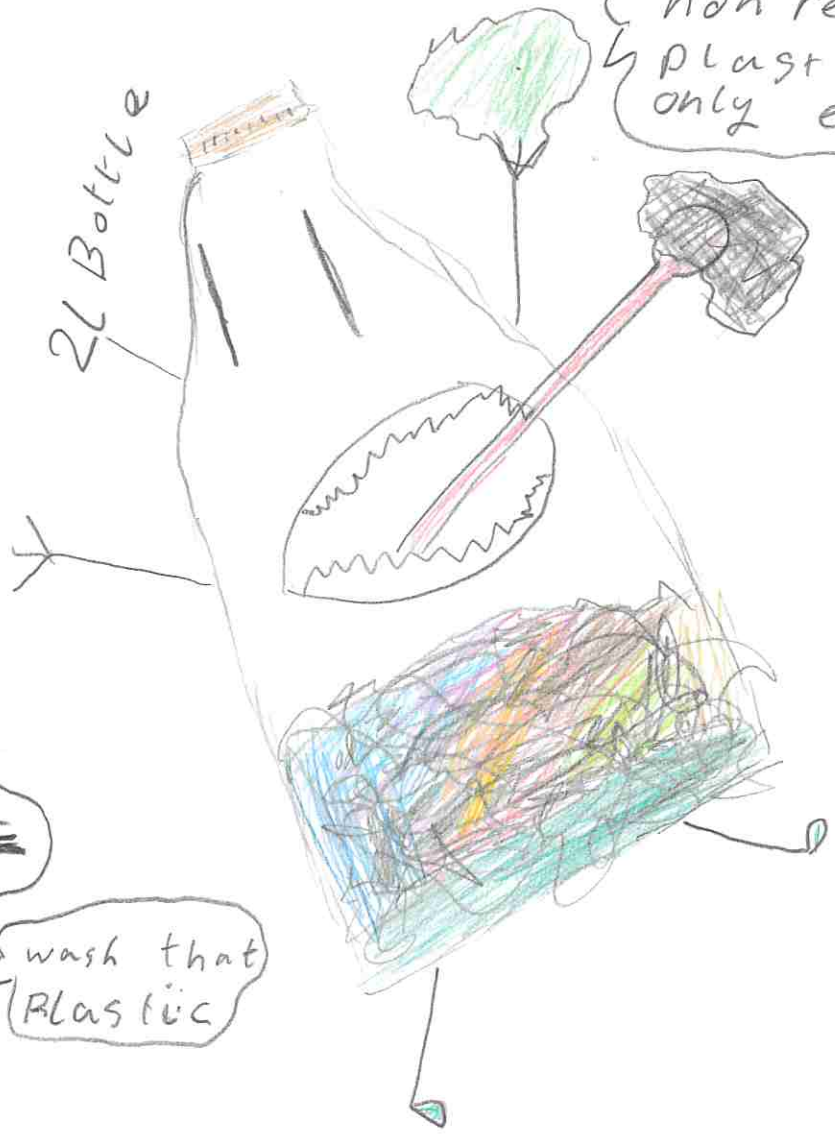

non recyclable plastic I only eat

2L Bottle

DO IT TO SAVE THE WORLD

wash that plastic

and dry it

and make it colour ful

make it colourful at the bottom